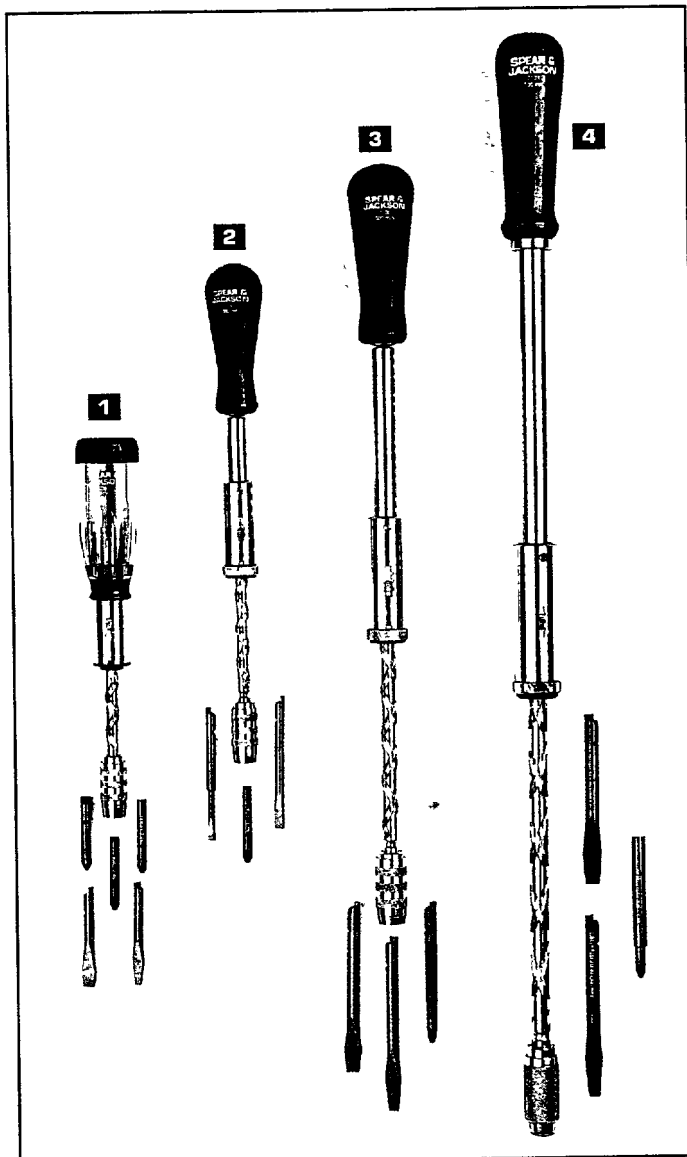

148-080
148-079

Spiral Pump Ratchet

- Key**
- Regular Slotted
 - ⊕ Phillips
 - ⊗ Pozidriv/Supadriv®
 - ⊖ Torx®

SPEAR & JACKSON Spiral Pump Action Screwdrivers are designed to minimise friction and wear. All models are fitted with spiral lock, automatic spring return and high tensile alloy driving nuts; the pump action of these screwdrivers offers speed and power without the need for recharging or mains supply. Replacement blades are detailed on the facing page.

Product Code	Description	Blades	
10" Transparent Handle ○ ⊕ ⊕			
1 7233	250mm(10") Transparent storage handle supplied with five blades Supplied walleted	4mm(1/2") 6mm(1/4") No1 Phillips No2 Phillips No2 Pozidriv/Supadriv®	○ ○ ⊕ ⊕ ⊕
14" Wooden Cabinet Handle ○ ⊕			
2 7135	350mm(14") Supplied walleted with three blades.	4mm(1/2") 5 5mm(7/32") No2 Pozidriv/Supadriv®	○ ○ ⊕
7135S	350mm(14") Supplied walleted.	No2 Pozidriv/Supadriv®	⊕
20" Wooden Cabinet Handle ○ ⊕			
3 7130	500mm(20") Supplied walleted with three blades	5 5mm(7/32") 7mm(7/32") No2 Pozidriv/Supadriv®	○ ○ ⊕
7130S	500mm(20") Supplied walleted.	No2 Pozidriv/Supadriv®	⊕
28" Wooden Cabinet Handle ○ ⊕			
4 7131	700mm(28") Supplied walleted with three blades	6mm(1/4") 8mm(5/16") No2 Pozidriv/Supadriv®	○ ○ ⊕
7131S	700mm(28") Supplied walleted.	No2 Pozidriv/Supadriv®	⊕

Ratchet

Market leading three position ratchet screwdrivers, with ergonomically designed hardwood handles. The blades are machined from high quality Chrome Vanadium steel, fully hardened, bead blasted and lacquered. Especially attractive to carpenters and other discerning tradesmen.